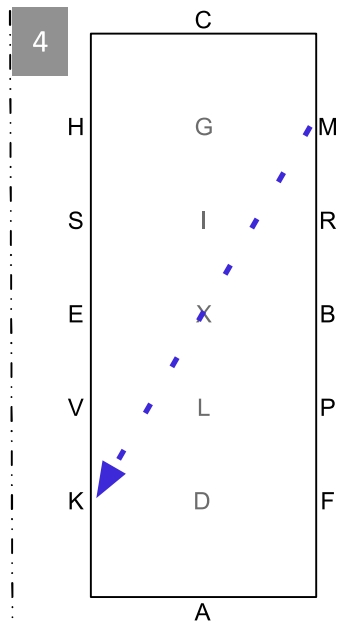

ADLXHC Working trot

CMEFA Working trot Three equal loops serpentine

AK Working trot
KH 5m deviation
HCM Working trot

MXK Lengthened strides

KAF Working trot
FM 5m deviation
MCH Working trot

HXF Lengthened strides

FA Working trot
AKBHC Three equal loops
serpentine

CM Working trot
MX Walk

X halt (front axle on X)
5 seconds Rein back four strides
XK Walk

KAFX Working trot
XI Progressive halt
I Halt, salute

Leave arena at working trot