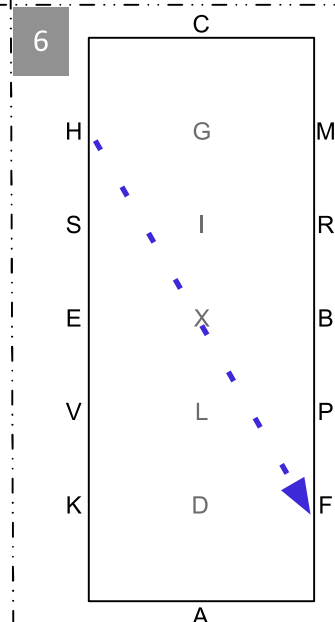

ADLXHC Working trot

CMEFA Working trot Three equal loops serpentine

AK Working trot
KH 5m deviation
HCM Working trot

MXK Lengthened strides

KAF Working trot
FM 5m deviation
MCH Working trot

HXF Lengthened strides

FA Working trot
AKBHC Three equal loops
serpentine

CM Working trot
MX Walk

X halt (front axle on X)
5 seconds Rein back four strides
XK Walk

KAFX Working trot
XI Progressive halt
I Halt, salute

Leave arena at working trot