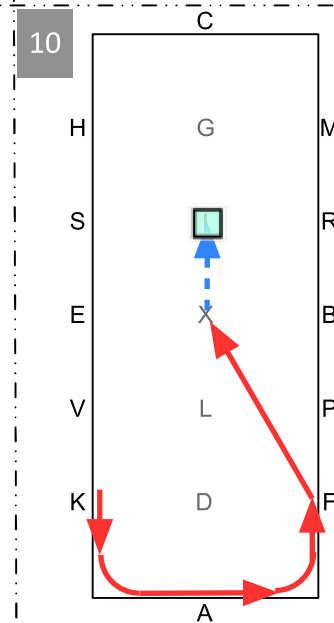

ADLXHC Working trot

CMEFA Working trot Three equal loops serpentine

AK Working trot
KH 5m deviation
HCM Working trot

MXK Lengthened strides

KAF Working trot
FM 5m deviation
MCH Working trot

HXF Lengthened strides

FA Working trot
AKBHC Three equal loops
serpentine

CM Working trot
MX Walk

X halt (front axle on X)
5 seconds Rein back four strides
XK Walk

KAFX Working trot
XI Progressive halt
I Halt, salute

Leave arena at working trot

Indoor Carriage Driving

Precision and paces
qualifier test 2021/2022
All classes

- Lengthened strides
- Working trot
- Walk
- Progressive halt
- Rein back
- Halt

© 2021 Indoor Carriage Driving UK™
ICD AM/Q/A/1